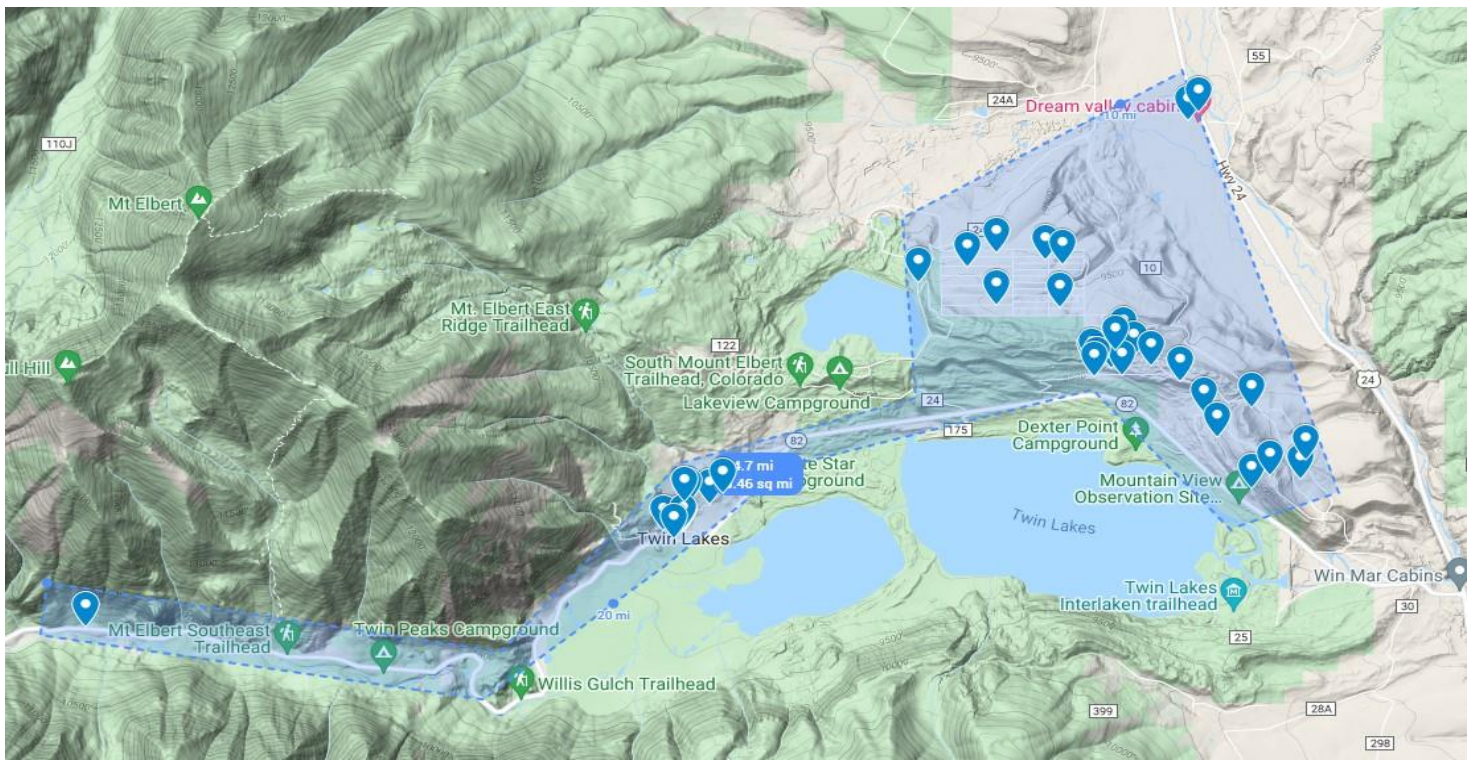

Southern Corridor

Moosehaven & South

Total	SQ Miles	Density Per Sq. Mile
37	24.7	1.497975709

Addresses

5827 S. Hwy 24, Leadville, CO, 80461
5821 Highway 24, #1, Leadville, CO, 80461
120 Carmen Rd., Twin Lakes, CO, 81251
749 Edward E Hill Dr., Twin Lakes, CO, 81251
750 Reva Ridge Rd., Twin Lakes, CO, 81251
6288 County Road 10, Twin Lakes, CO, 81251
235 Rainbow Dr, Twin Lakes, Co, 81251
10005 Ross Dr., Twin Lakes, CO, 81251
66 Twin Peaks Dr., Twin Lakes, CO, 81251
160 Mt. Hope Dr, Twin Lakes, CO, 80461
464 Mount Hope Rd, Leadville, CO, 80461
29 Mt. Hope Dr., Twin Lakes, CO, 81251
332 Twin Peaks Dr, Twin Lakes, CO, 81251
445 Twin Peaks Dr., Twin Lakes, CO, 81251
482 Twin Peaks Dr, Twin Lakes, CO, 81251
105 La Plata Peak Dr., Twin Lakes, CO 81251
313 La Plata Peak Dr., Twin Lakes, CO, 81251
161 Hemlock Dr., Twin Lakes, CO, 81251
607 Juniper Dr., Leadville, CO, 80461
796 Spruce Dr., Twin Lakes, CO, 81251
246 Lodgepole Dr., Twin Lakes, CO, 81251
66 Spruce Dr., Twin Lakes, CO, 81251
588 Ponderosa Dr., Twin Lakes, CO, 81251
1385 County Rd 24, Twin Lakes, CO 81251
198 C.R. 26, Twin Lakes, CO, 81251
191 County Road 26, Twin Lakes, CO 81251
400 Co Rd 26, Twin Lakes, CO 81251
390 County Road 26, Twin Lakes, CO, 81251
65 Lang St "Miners Cabin", Twin Lakes, CO, 81251
65 Lang St "Crib House", Twin Lakes, CO, 81251
165 Lang St "Bungalow", Twin Lakes, CO, 81251
6533 Hwy 82, Twin Lakes, CO, 81251
327 Lang, Twin Lakes, CO, 81251
12261 E. Highway 82, Twin Lakes, CO, 81251